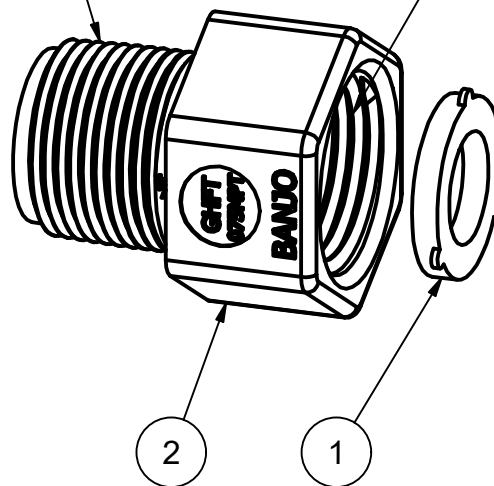

2

1

PARTS LIST

ITEM	QTY	PART NUMBER	DESCRIPTION
1	1	GHFT075G	Garden Hose Fitting Gasket
2	1	GHFT075MPTX	3/4" FNPT X 3/4" Garden Hose Female Thread

B

3/4" - 14 MALE NPT
BLUNT START

3/4" - 11 1/2 NHR
GARDEN HOSE FEMALE THREAD

B

A

A

BANJO CORPORATION

150 BANJO DRIVE, CRAWFORDSVILLE, IN 47933
WEB SITE: WWW.BANJOCORP.COM
E-MAIL: BANJOSALES@IDEXCORP.COM

DESCRIPTION
3/4" MLE NPT X 3/4" GRDN HOSE FML
THD

PART NUMBER
GHFT075MPT

THIS DRAWING AND ALL INFORMATION CONTAINED THEREON ARE THE EXCLUSIVE PROPERTY OF BANJO CORPORATION.